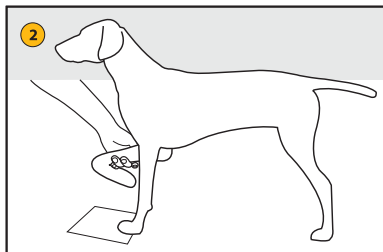

Please note this may not print to scale. Please check scale with a ruler or just measure with a ruler and ignore the scale below.

RUFFWEAR®

Paw Measurement Chart for Ruffwear Dog Boots

Place dog's paw on the Paw Measurement Chart below, making sure that the edge of the paw is even with the bottom of the chart.

Gently lift the opposite paw so that the paw being measured lays flat on the Paw Measurement Chart.

SIZE CHART

1.5 in	1.75 in	2.0 in	2.25 in	2.5 in	2.75 in	3.00 in	3.25 in
38 mm	44 mm	51 mm	57 mm	64 mm	70 mm	76 mm	83 mm

PAW MEASUREMENT CHART

! IMPORTANT ! Please check print out with a ruler to ensure that scale is correct. For best results, set scale to 100% when printing.