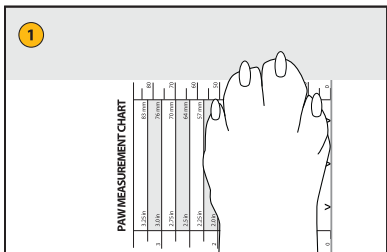

Please note this may not print to scale. Please check scale with a ruler or just measure with a ruler and ignore the scale below.

RUFFWEAR®

Paw Measurement Chart for Ruffwear Dog Boots

Place dog's paw on the Paw Measurement Chart below, making sure that the edge of the paw is even with the bottom of the chart.

Gently lift the opposite paw so that the paw being measured lays flat on the Paw Measurement Chart.

SIZE CHART

1.5 in	1.75 in	2.0 in	2.25 in	2.5 in	2.75 in	3.00 in	3.25 in
38 mm	44 mm	51 mm	57 mm	64 mm	70 mm	76 mm	83 mm

PAW MEASUREMENT CHART

! IMPORTANT ! Please check print out with a ruler to ensure that scale is correct. For best results, set scale to 100% when printing.