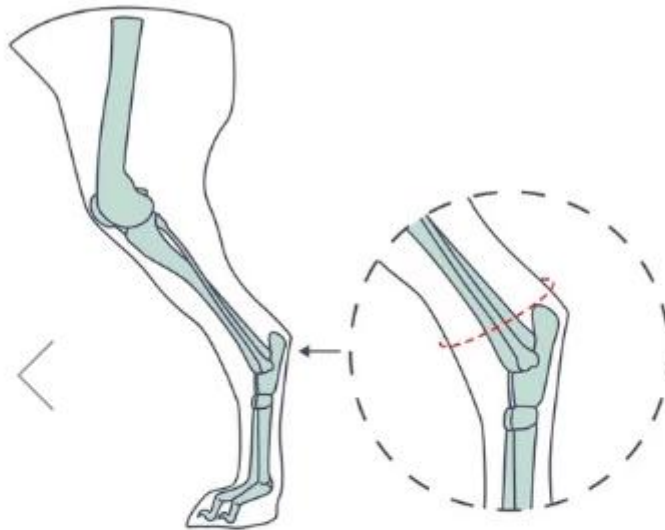

Toe-up Sling Measurement guide and sizing

- Measure the circumference around the tarsus/hock joint (just above the bulbous part of the back of the hock)
- This measurement will correspond with the Toe-Up size (portion that wraps around the hock).

TOE-UP CUFF	SIZE (INCHES)	SIZE (CM)
X-Small	1"-3"	2.5 cm-7cm
Small	2"-4"	5 cm-10cm
Medium	4"-6"	10cm-15cm
Large	6"-8"	15 cm-20cm