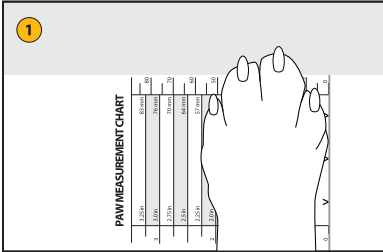

RUFFWEAR®

Paw Measurement Chart for Ruffwear Dog Boots

Place dog's paw on the Paw Measurement Chart below, making sure that the edge of the paw is even with the bottom of the chart.

Gently lift the opposite paw so that the paw being measured lays flat on the Paw Measurement Chart.

SIZE CHART

*1.5 in	*1.75 in	2.0 in	2.25 in	2.5 in	2.75 in	3.00 in	3.25 in
38 mm	44 mm	51 mm	57 mm	64 mm	70 mm	76 mm	83 mm

* PLEASE NOTE: 1.5 in and 1.75 in sizes are only available in Summit Trex.

PAW MEASUREMENT CHART

! IMPORTANT ! Please check print out with a ruler to ensure that scale is correct. For best results, set scale to 100% when printing.